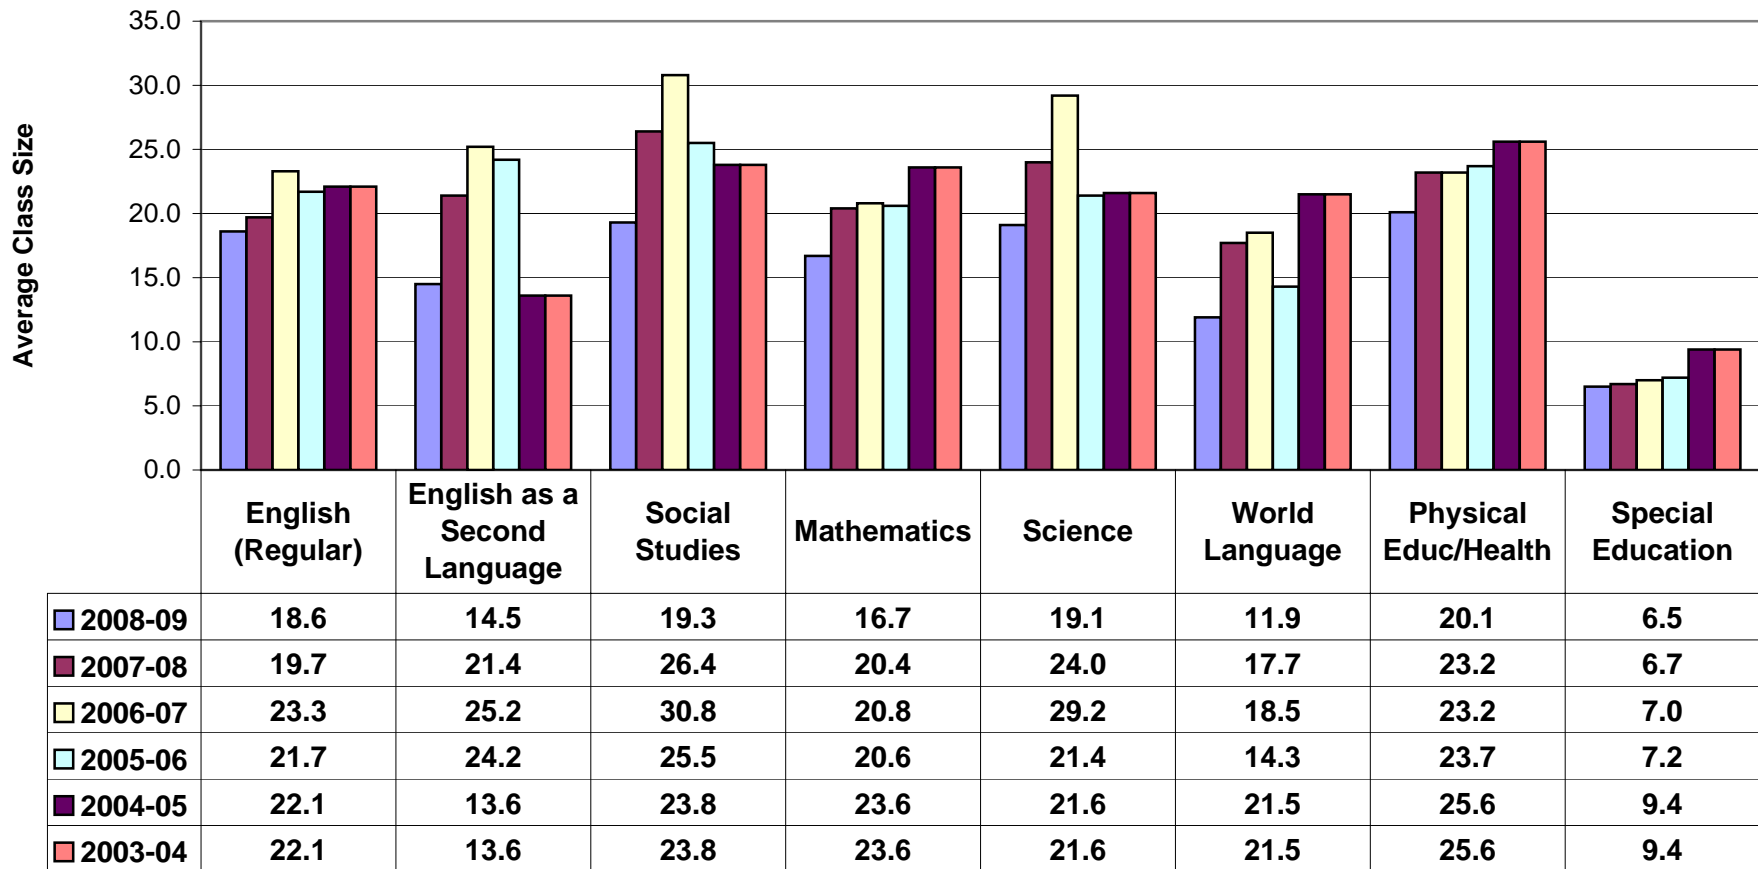

Saint Paul Public Schools Class Size Trend Report (2003-2009)

Humboldt Senior High

Saint Paul Public Schools Class Size Trend Report by School (2003-2009)

Johnson Senior High