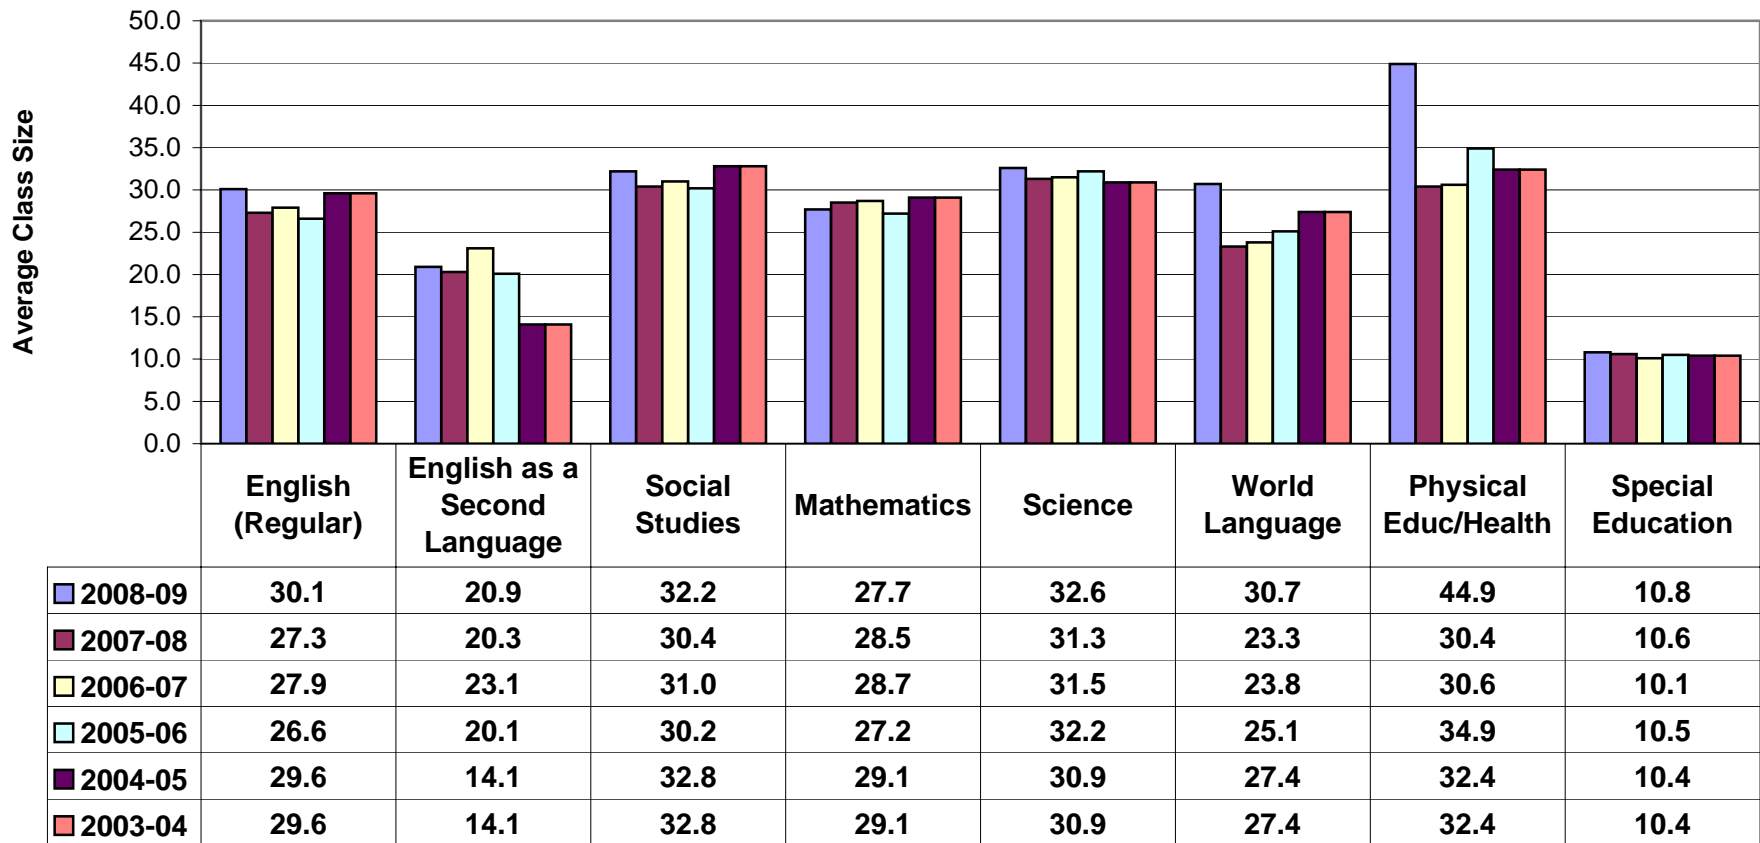

Saint Paul Public Schools Class Size Trend Report by School (2003-2009)

Harding Senior High