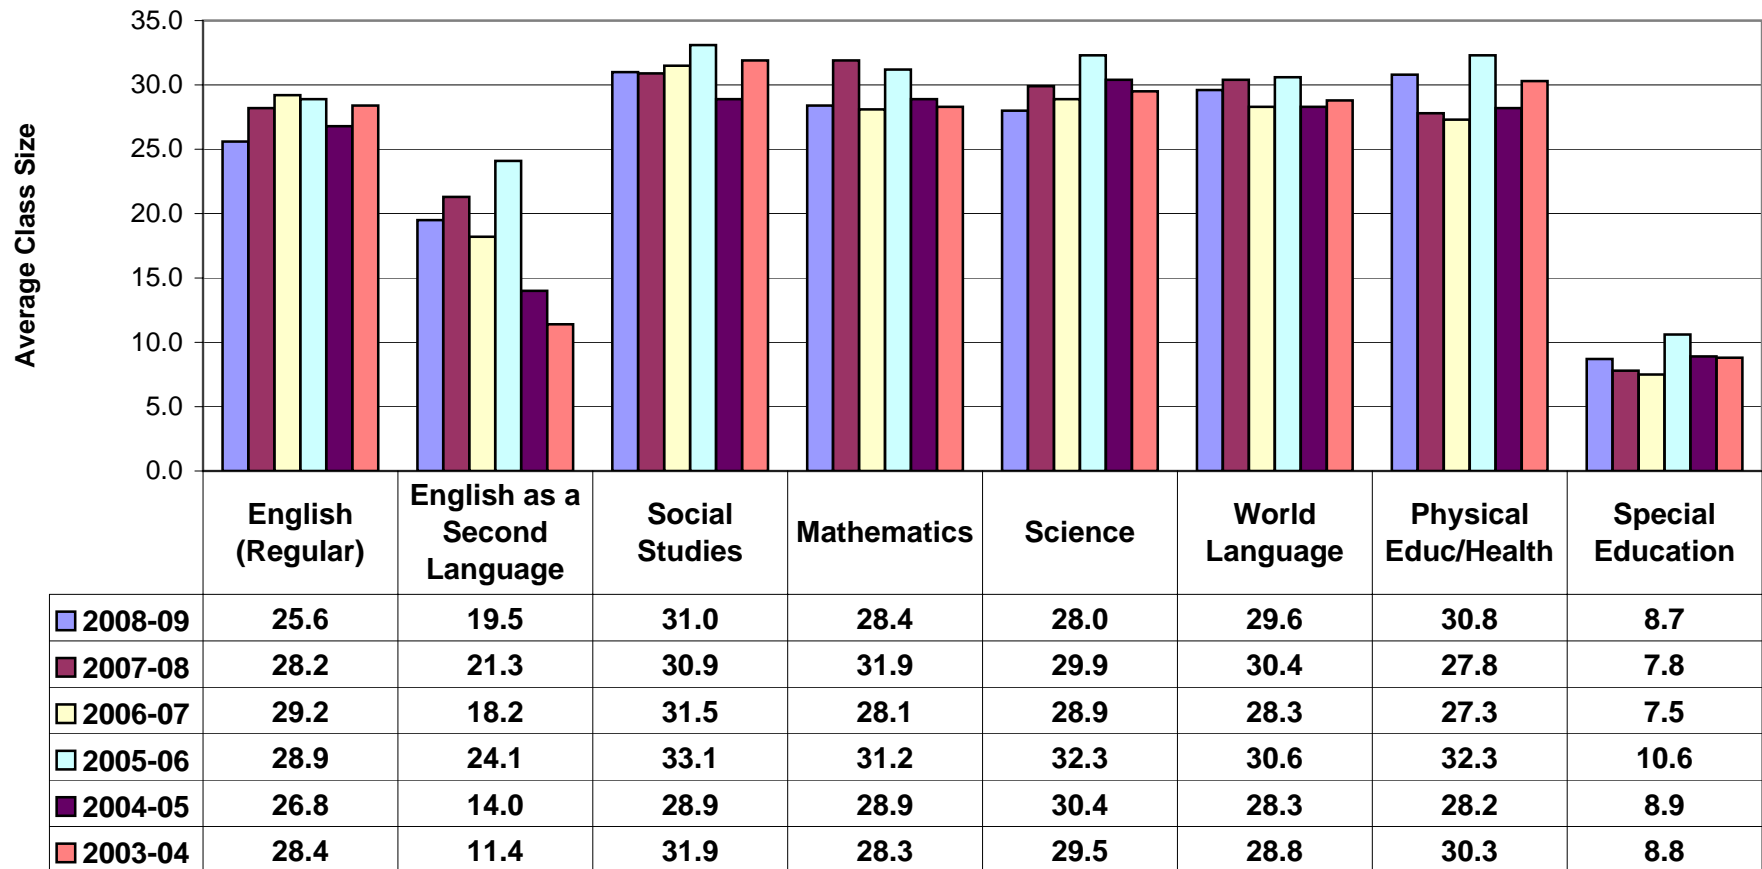

Saint Paul Public Schools Class Size Trend Report by School (2003-2009)

Como Park Senior High