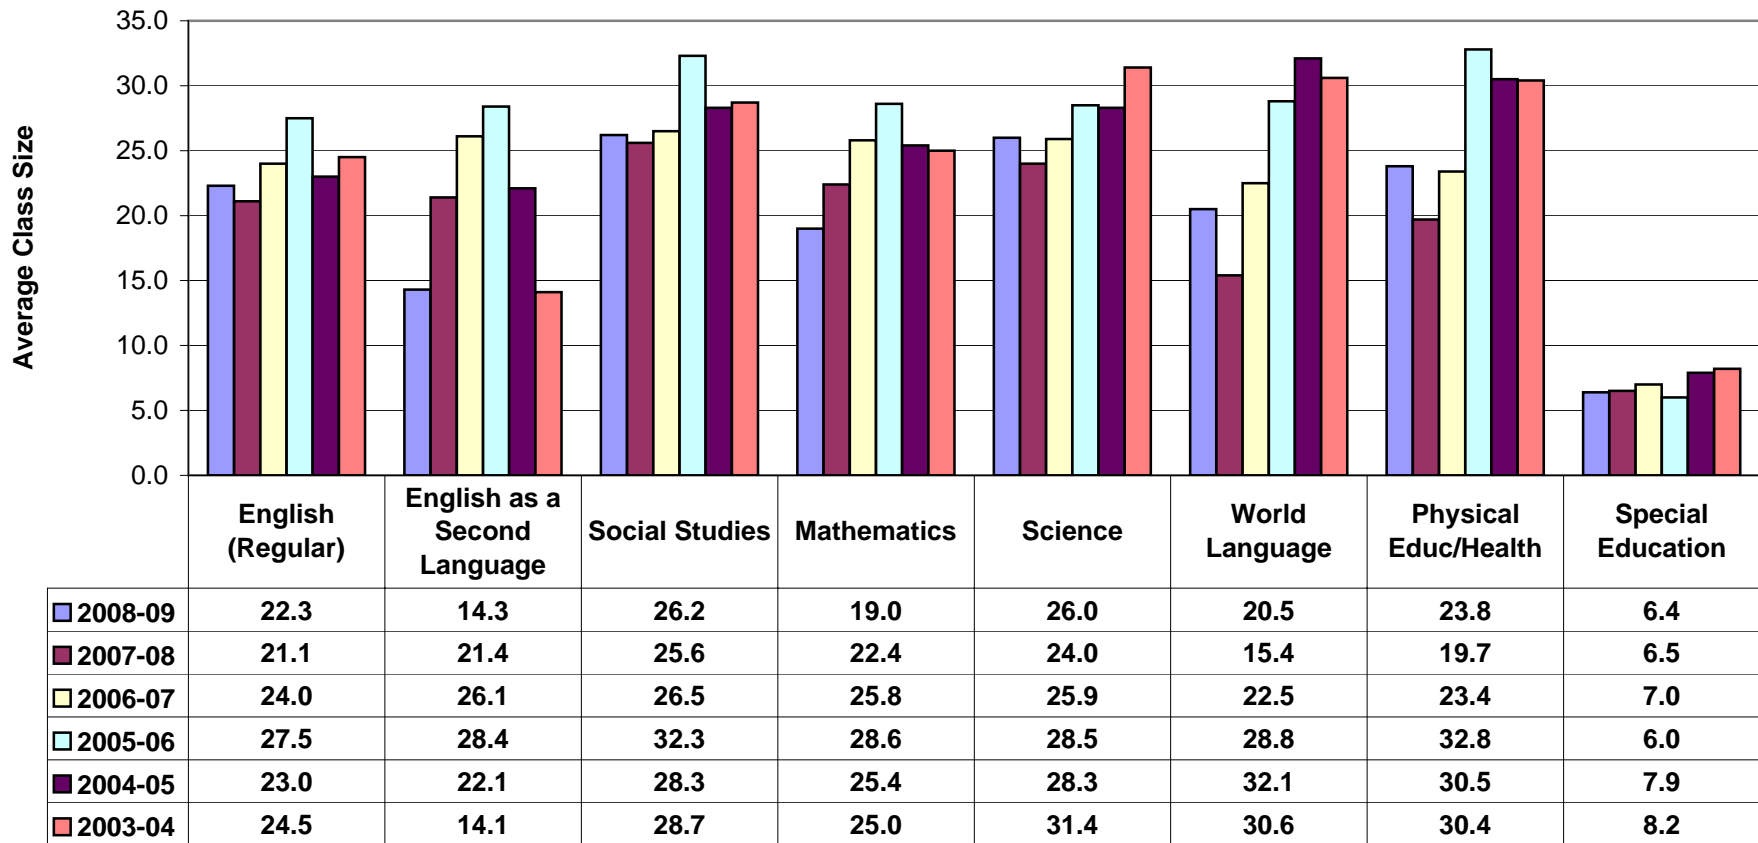

Saint Paul Public Schools Class Size Trend Report by School (2003-2009)

Arlington Senior High

Saint Paul Public Schools Class Size Trend Report by School (2003-2009)

Central Senior High

Saint Paul Public Schools Class Size Trend Report by School (2003-2009)