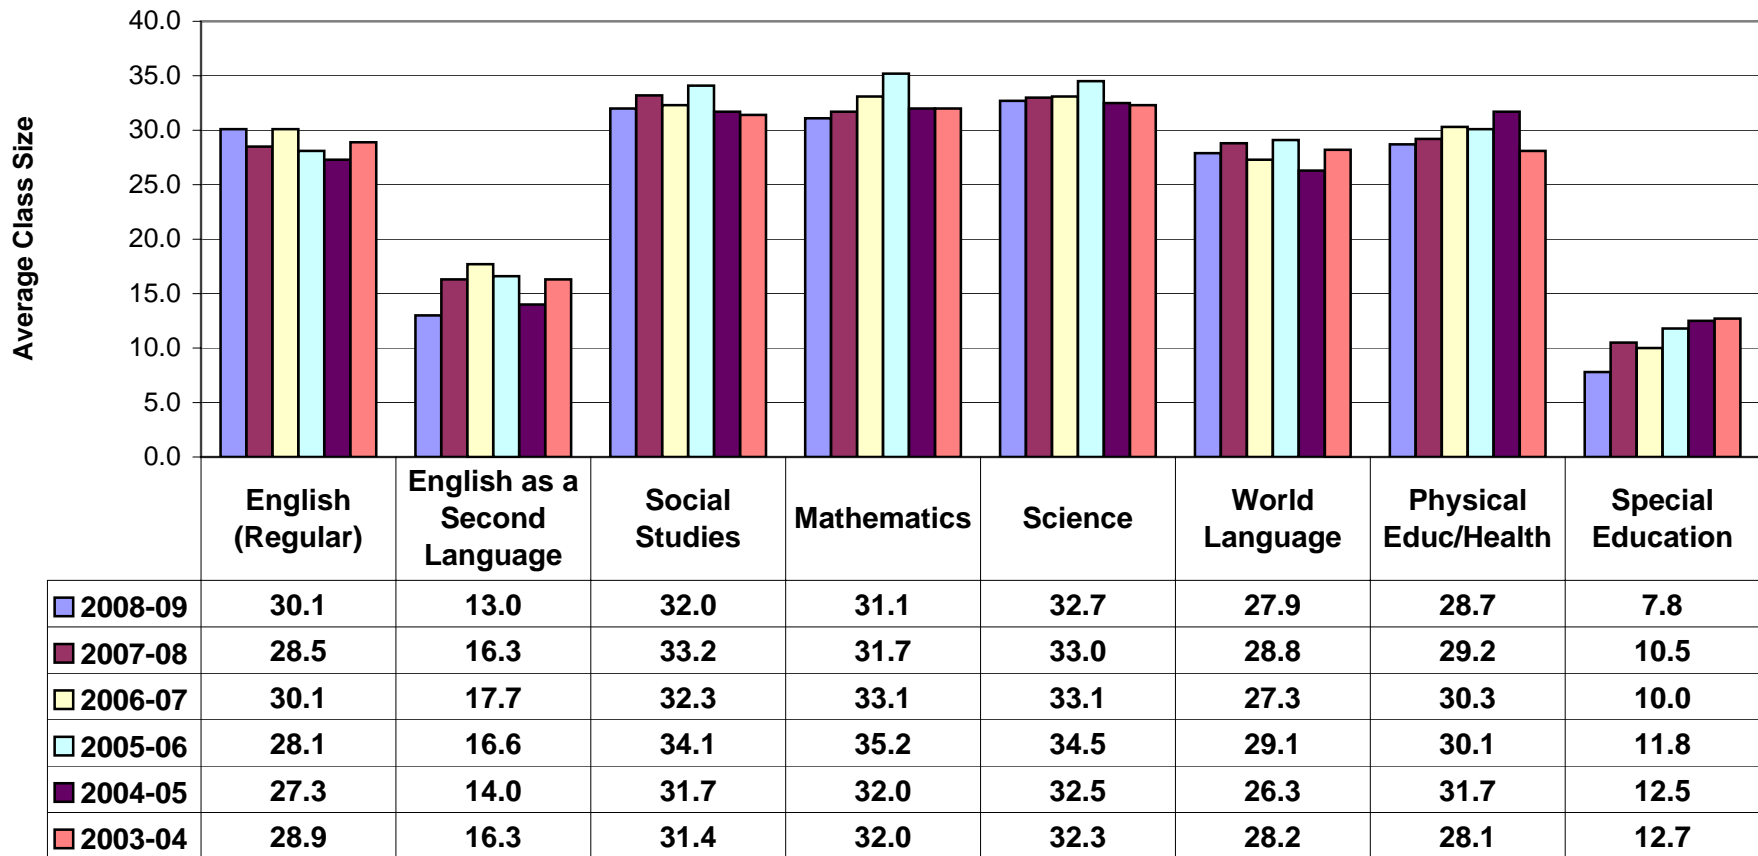

Saint Paul Public Schools Class Size Trend Report by School (2003-2009)

Arlington Senior High

Saint Paul Public Schools Class Size Trend Report by School (2003-2009)

Central Senior High

Saint Paul Public Schools Class Size Trend Report by School (2003-2009)