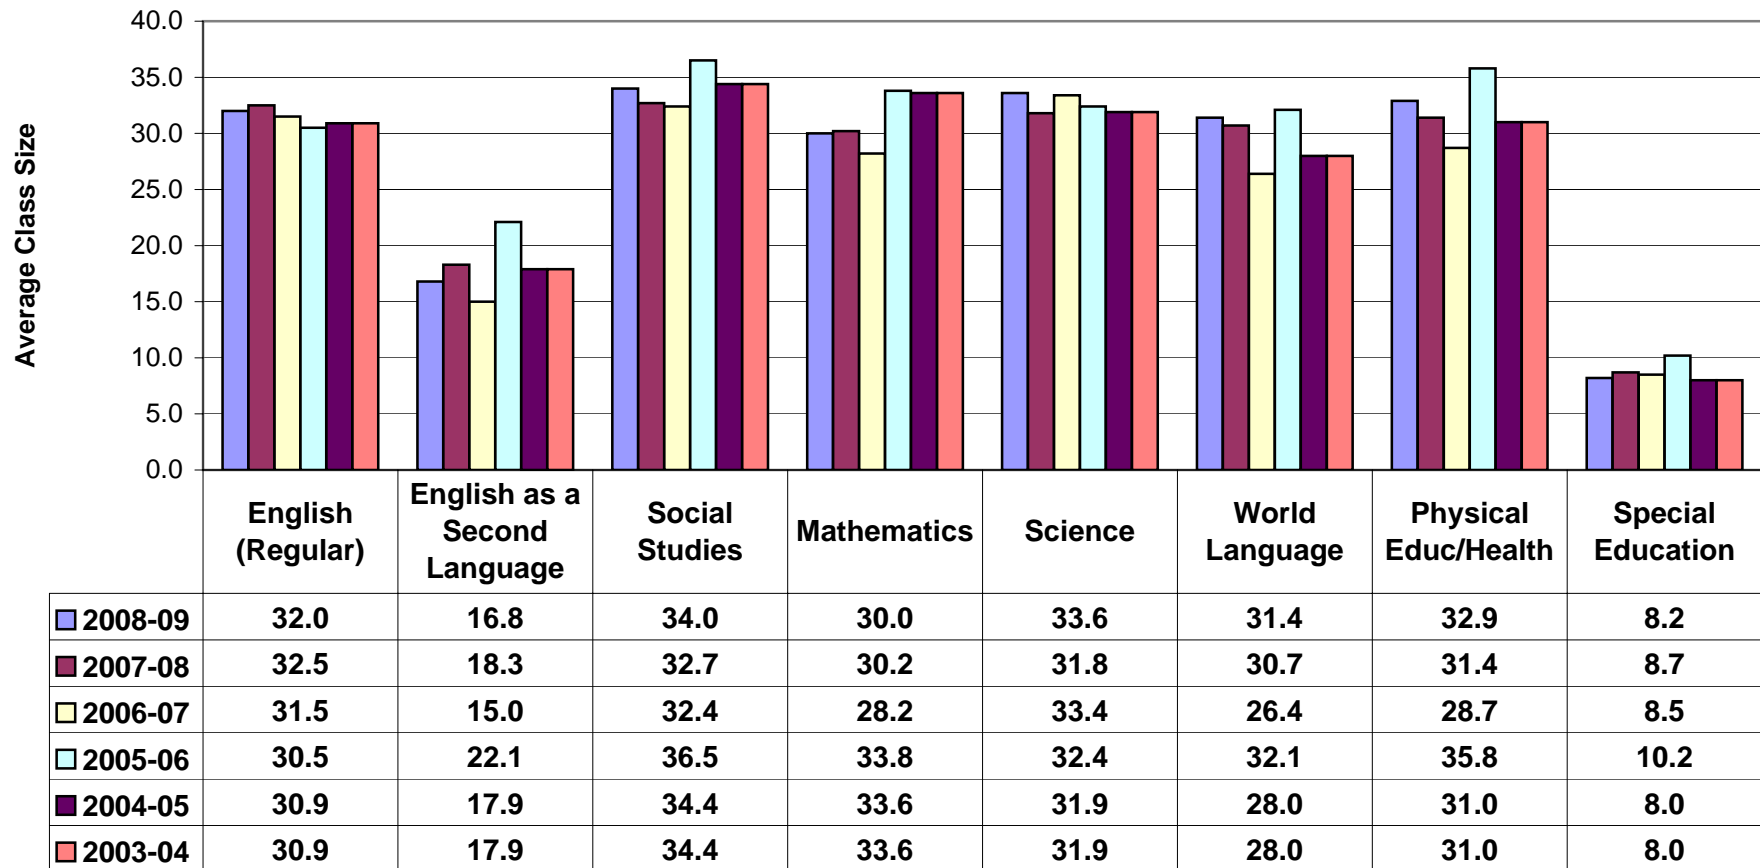

Saint Paul Public Schools Class Size Trend Report (2003-2009)

Humboldt Senior High

Saint Paul Public Schools Class Size Trend Report by School (2003-2009)

Johnson Senior High