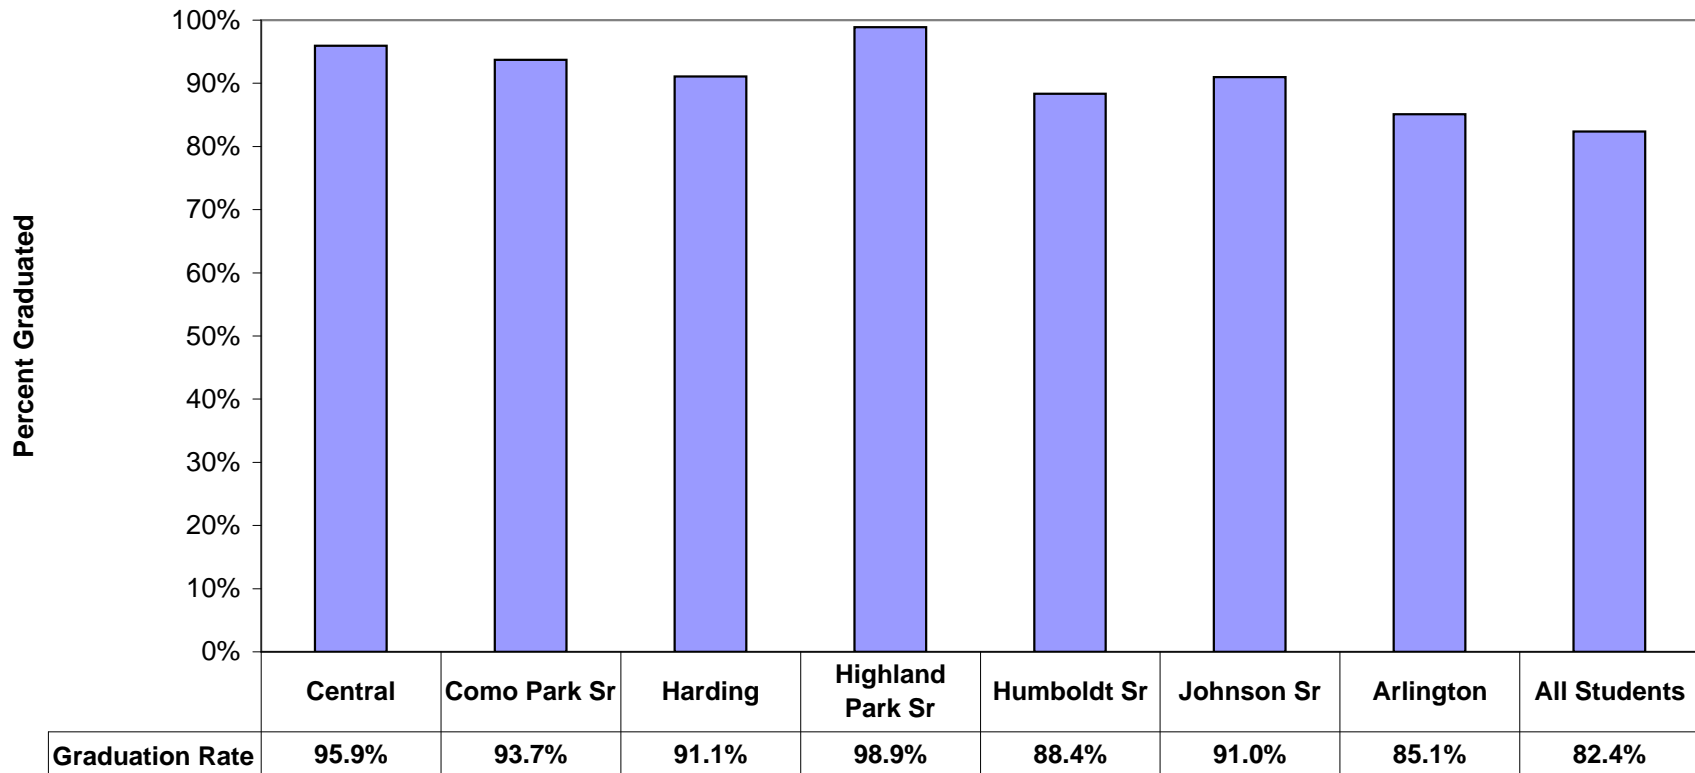

Saint Paul Public Schools NCLB Graduation Rate by School, 2008

	Graduation Rate	AYP Status
Central Sr.	95.9%	A
Como Park Sr.	93.7%	A
Harding Sr.	91.1%	A
Highland Park Sr.	98.9%	A
Humboldt Sr.	88.4%	A
Johnson Sr.	91.0%	A
Arlington Sr.	85.1%	A
SPPS District	82.4%	A

A = Above Target (Making AYP)
 B = Below Target (Not Making AYP)